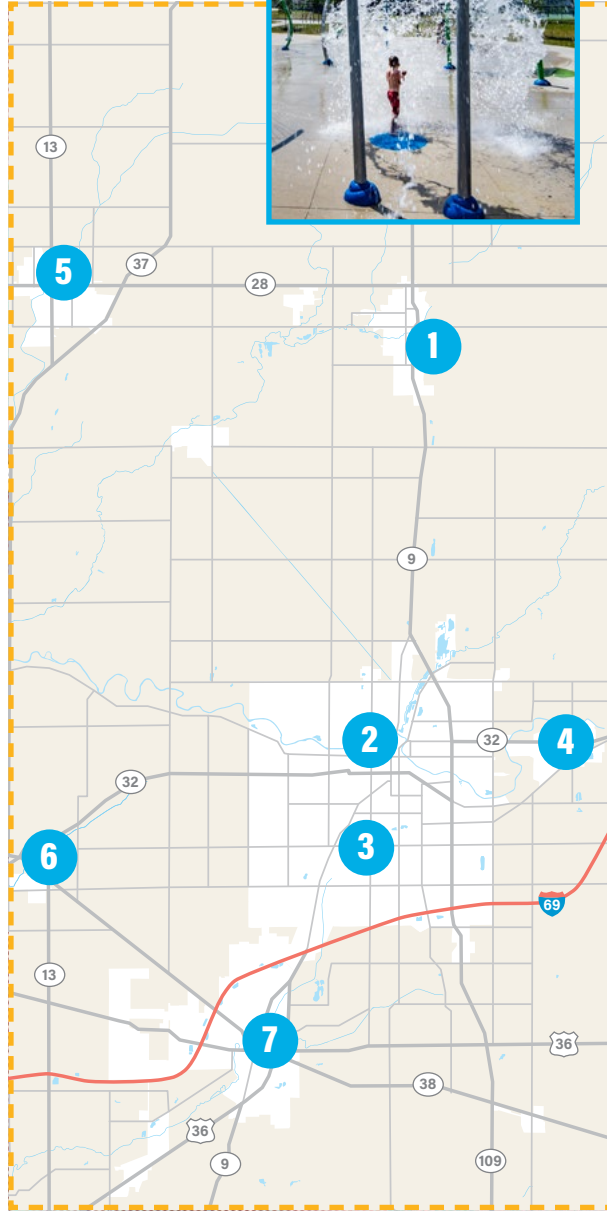

INGALLS

- Interurban Ingalls Park
312 Menden Rd
- Jesse Ireton Memorial Park
322 N Randall St

LAPEL

- Brookside Park
2842 S Brookside Rd
- Central Park
825 Main St
- Memorial Park
201 Main St
- Todd C. Woodward Park
1417 Vine St

WATER FUN IN MADISON COUNTY

Cool off this summer at Madison County's refreshing water spots, featuring accessible splash pads and community pools located in Anderson and Pendleton. Perfect for family-friendly summer afternoons, these spots offer a free or affordable escape from the heat.

ALEXANDRIA

- 1** Alexandria Swimming Pool
400 E 4th Street

ANDERSON

- 2** Mays Park Splash Pad
2335 N Chase St
- 3** Southside Pool
4530 Madison Ave

CHESTERFIELD

- 4** Millcreek Splash Pad
202 W Plum

ELWOOD

- 5** Mary Beth Dunnichay Aquatic Center
713 N 20th St

LAPEL

- 6** Woodward Park & Splash Pad
1417 Vine St

PENDLETON

- 7** Alvin D Brown Memorial Pool
591 E Water St

Anderson
Madison County
Visitors Bureau