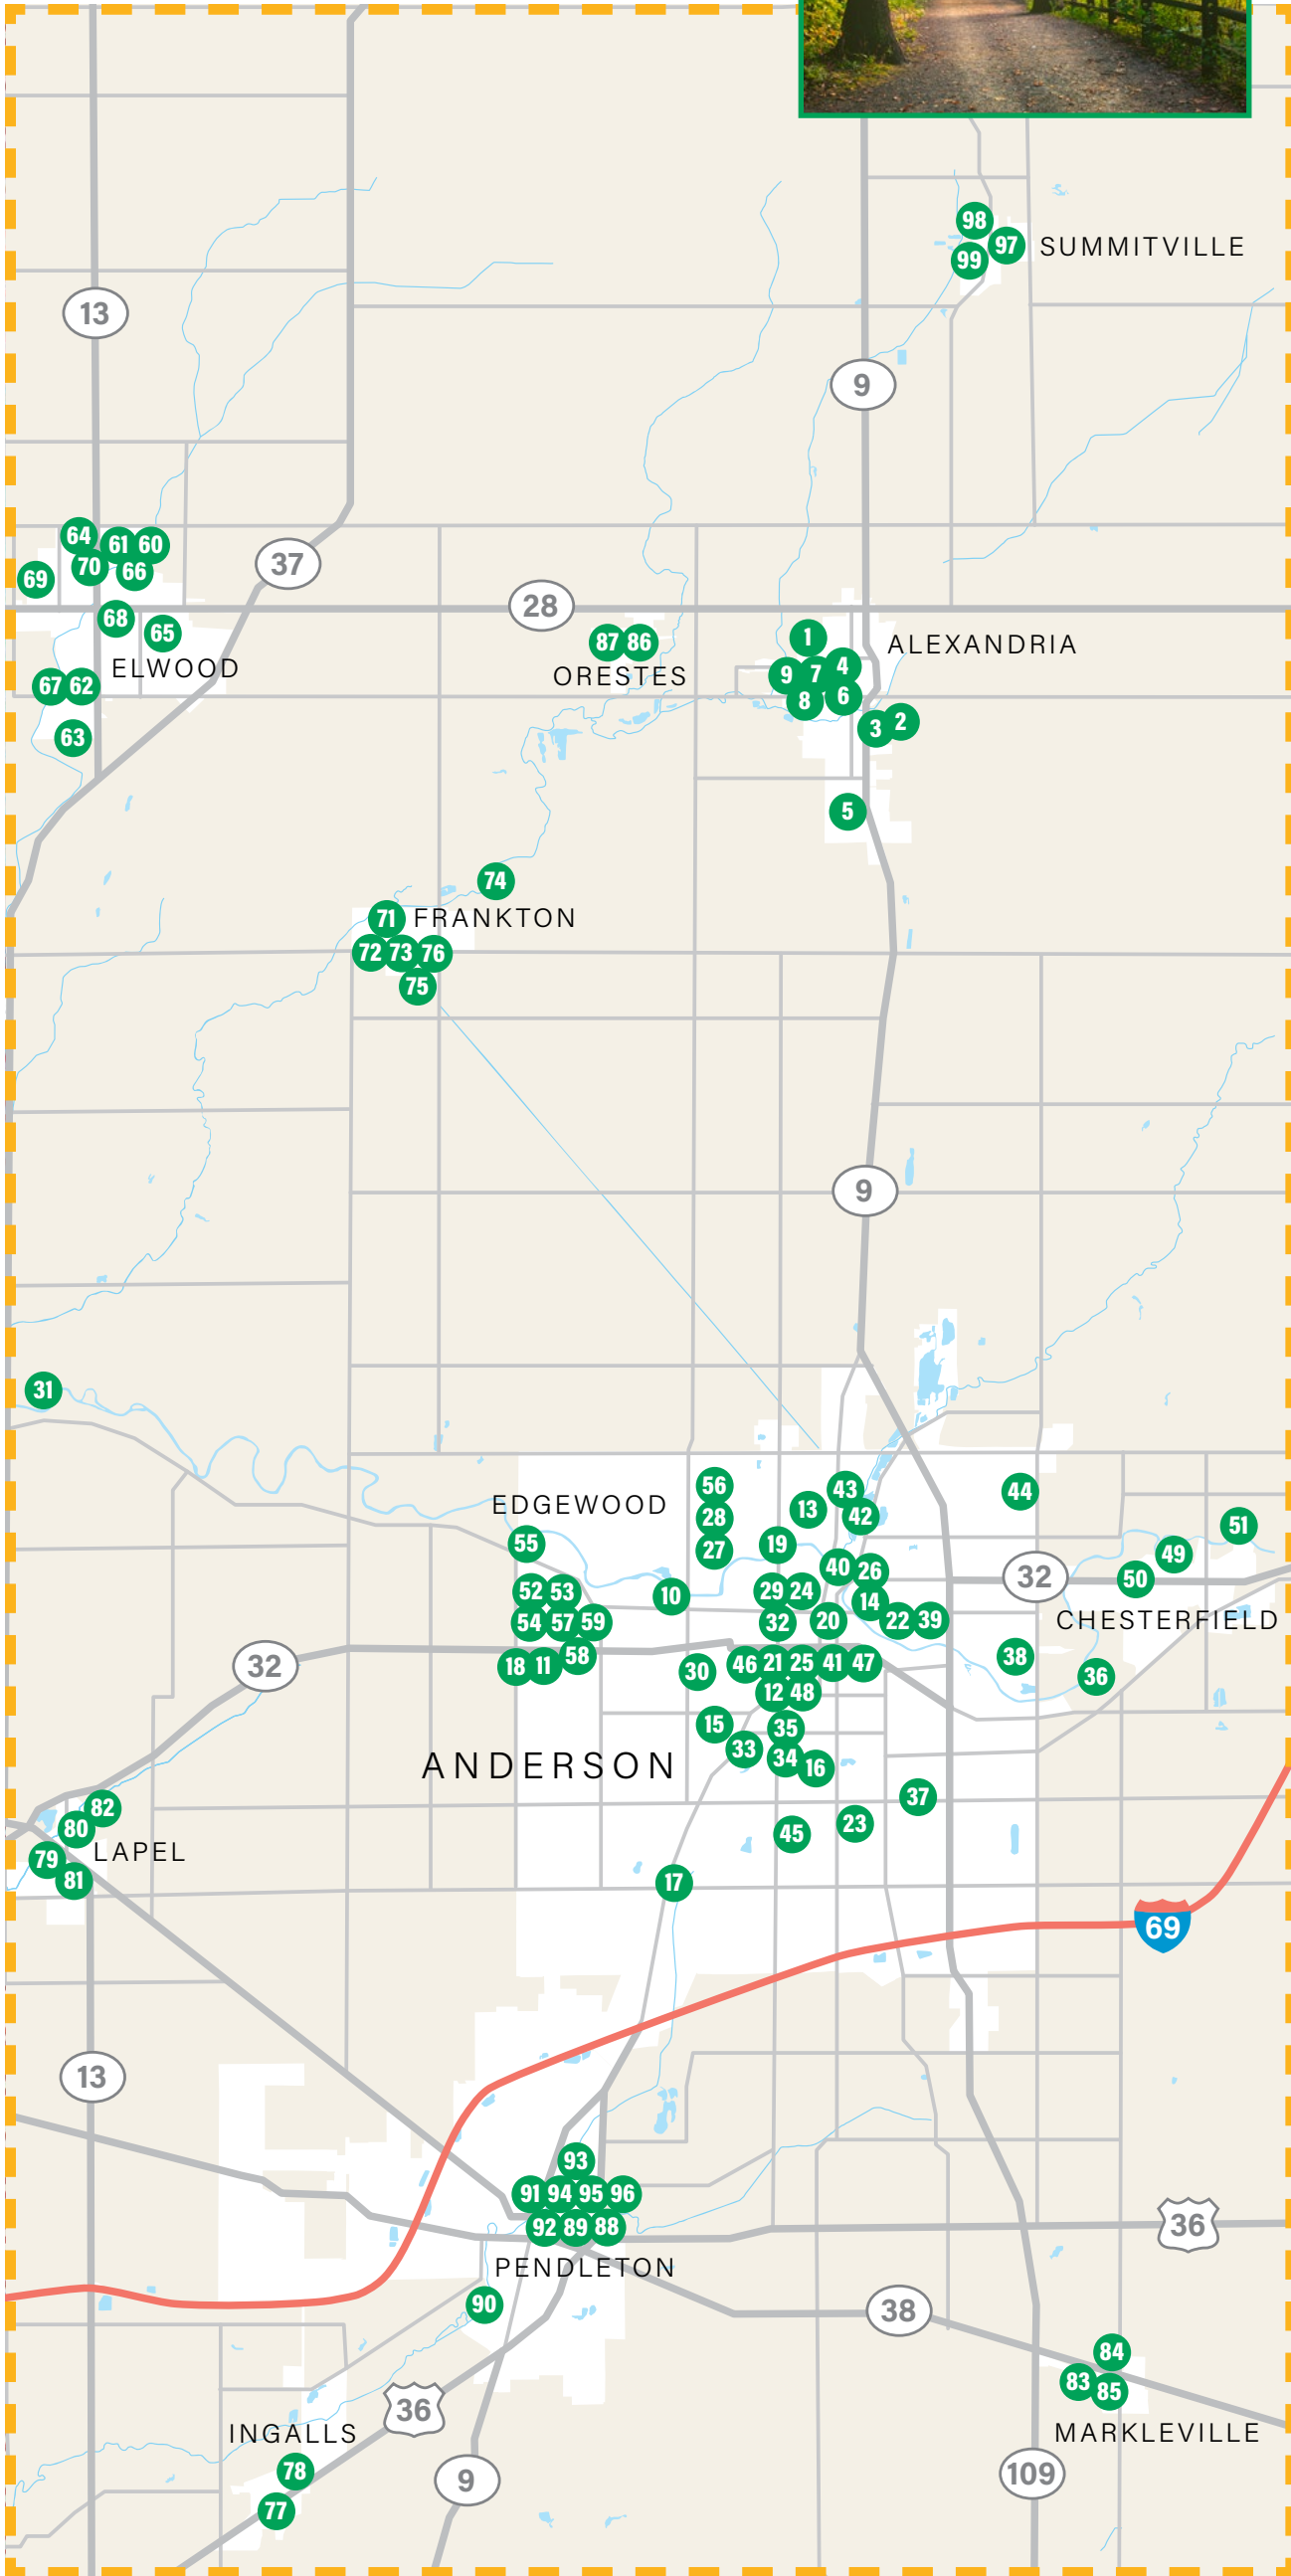

PARKS IN MADISON COUNTY

ALEXANDRIA

- Alexandria Ball Fields
600 W Tyler St
- Alexandria Swimming Pool
400 E 4th Street
- Beulah Park
503 S Park Ave
- Broadway Park
399 N West St
- Golf Club of Alexandria
19 Magnolia Dr
- Harrison Square Park
129 N Harrison St
- Minnesota Park
126 W Madison St
- Riverview Park
798 River Ave
- Skateboard Park
N Belmont Ave & W Jefferson St

ANDERSON

- Allis Park
2640 W 8th St
- Anderson Blitz Soccer Fields
4507 Nichol Ave
- Anderson Community Park
2303 S Madison Ave
- Anderson Country Club
602 Northshore Blvd
- Athletic Park
312 E 8th
- Belmont Park
2011 W 29th St.
- Circle Park
280 Ringwood Way
- Crawford Field
1402 Pendleton Ave
- Davis Park
4507 Nichol Ave
- Derby Downs & Madison Ave Park
292 N Madison Derby
- Dickmann Town Center Park
1 Town Center Plaza
- Dr. Martin Luther King, Jr. Park
W. 22nd St. and Madison Ave.
- Edgewater Park
901 E 10th St
- Erskine Park - Brooklyn Fields
4522 Main St
- Funk Park
329 W 8th St
- Geater Community Center and Park
1611 Chase St
- Grand Ave Wetlands Park
600 Grand Ave
- Grandview Golf Course
1904 Northshore Ext
- Grandview Harmon Park
415 Ravina Ave
- Horne Park
537 W 7th St
- Jackson Park
2430 W 22nd St
- Madison County Parks Trailhead
9509 W 280 N
- Mays Park
901 W 10th St
- Meadowbrook Golf Course
3429 Madison Ave
- Meadowbrook Park
3600 Madison Ave.
- Memorial Field
810 W 29th St
- Mounds State Park
4306 Mounds Rd
- Pulaski Park
1615 E 38th St
- Rangeline Nature Preserve Park
1200 S Rangeline Rd
- Riverwalk Ext East
1300 Imel Dr
- Riverwalk Park
300 Main St
- Sesquicentennial Park
1401 Main St
- Shadyside Activities Center
829 Alexandria Pike
- Shadyside Memorial Park
1112 Broadway St
- Shepherd Park
1103 N Rangeline Rd
- Southside Pool & Sports Complex
4530 Madison Ave
- Streaty Park
2000 Park Ave.
- Walnut Park
1715 Walnut St
- Warren Miller Park
2801 Fairview St