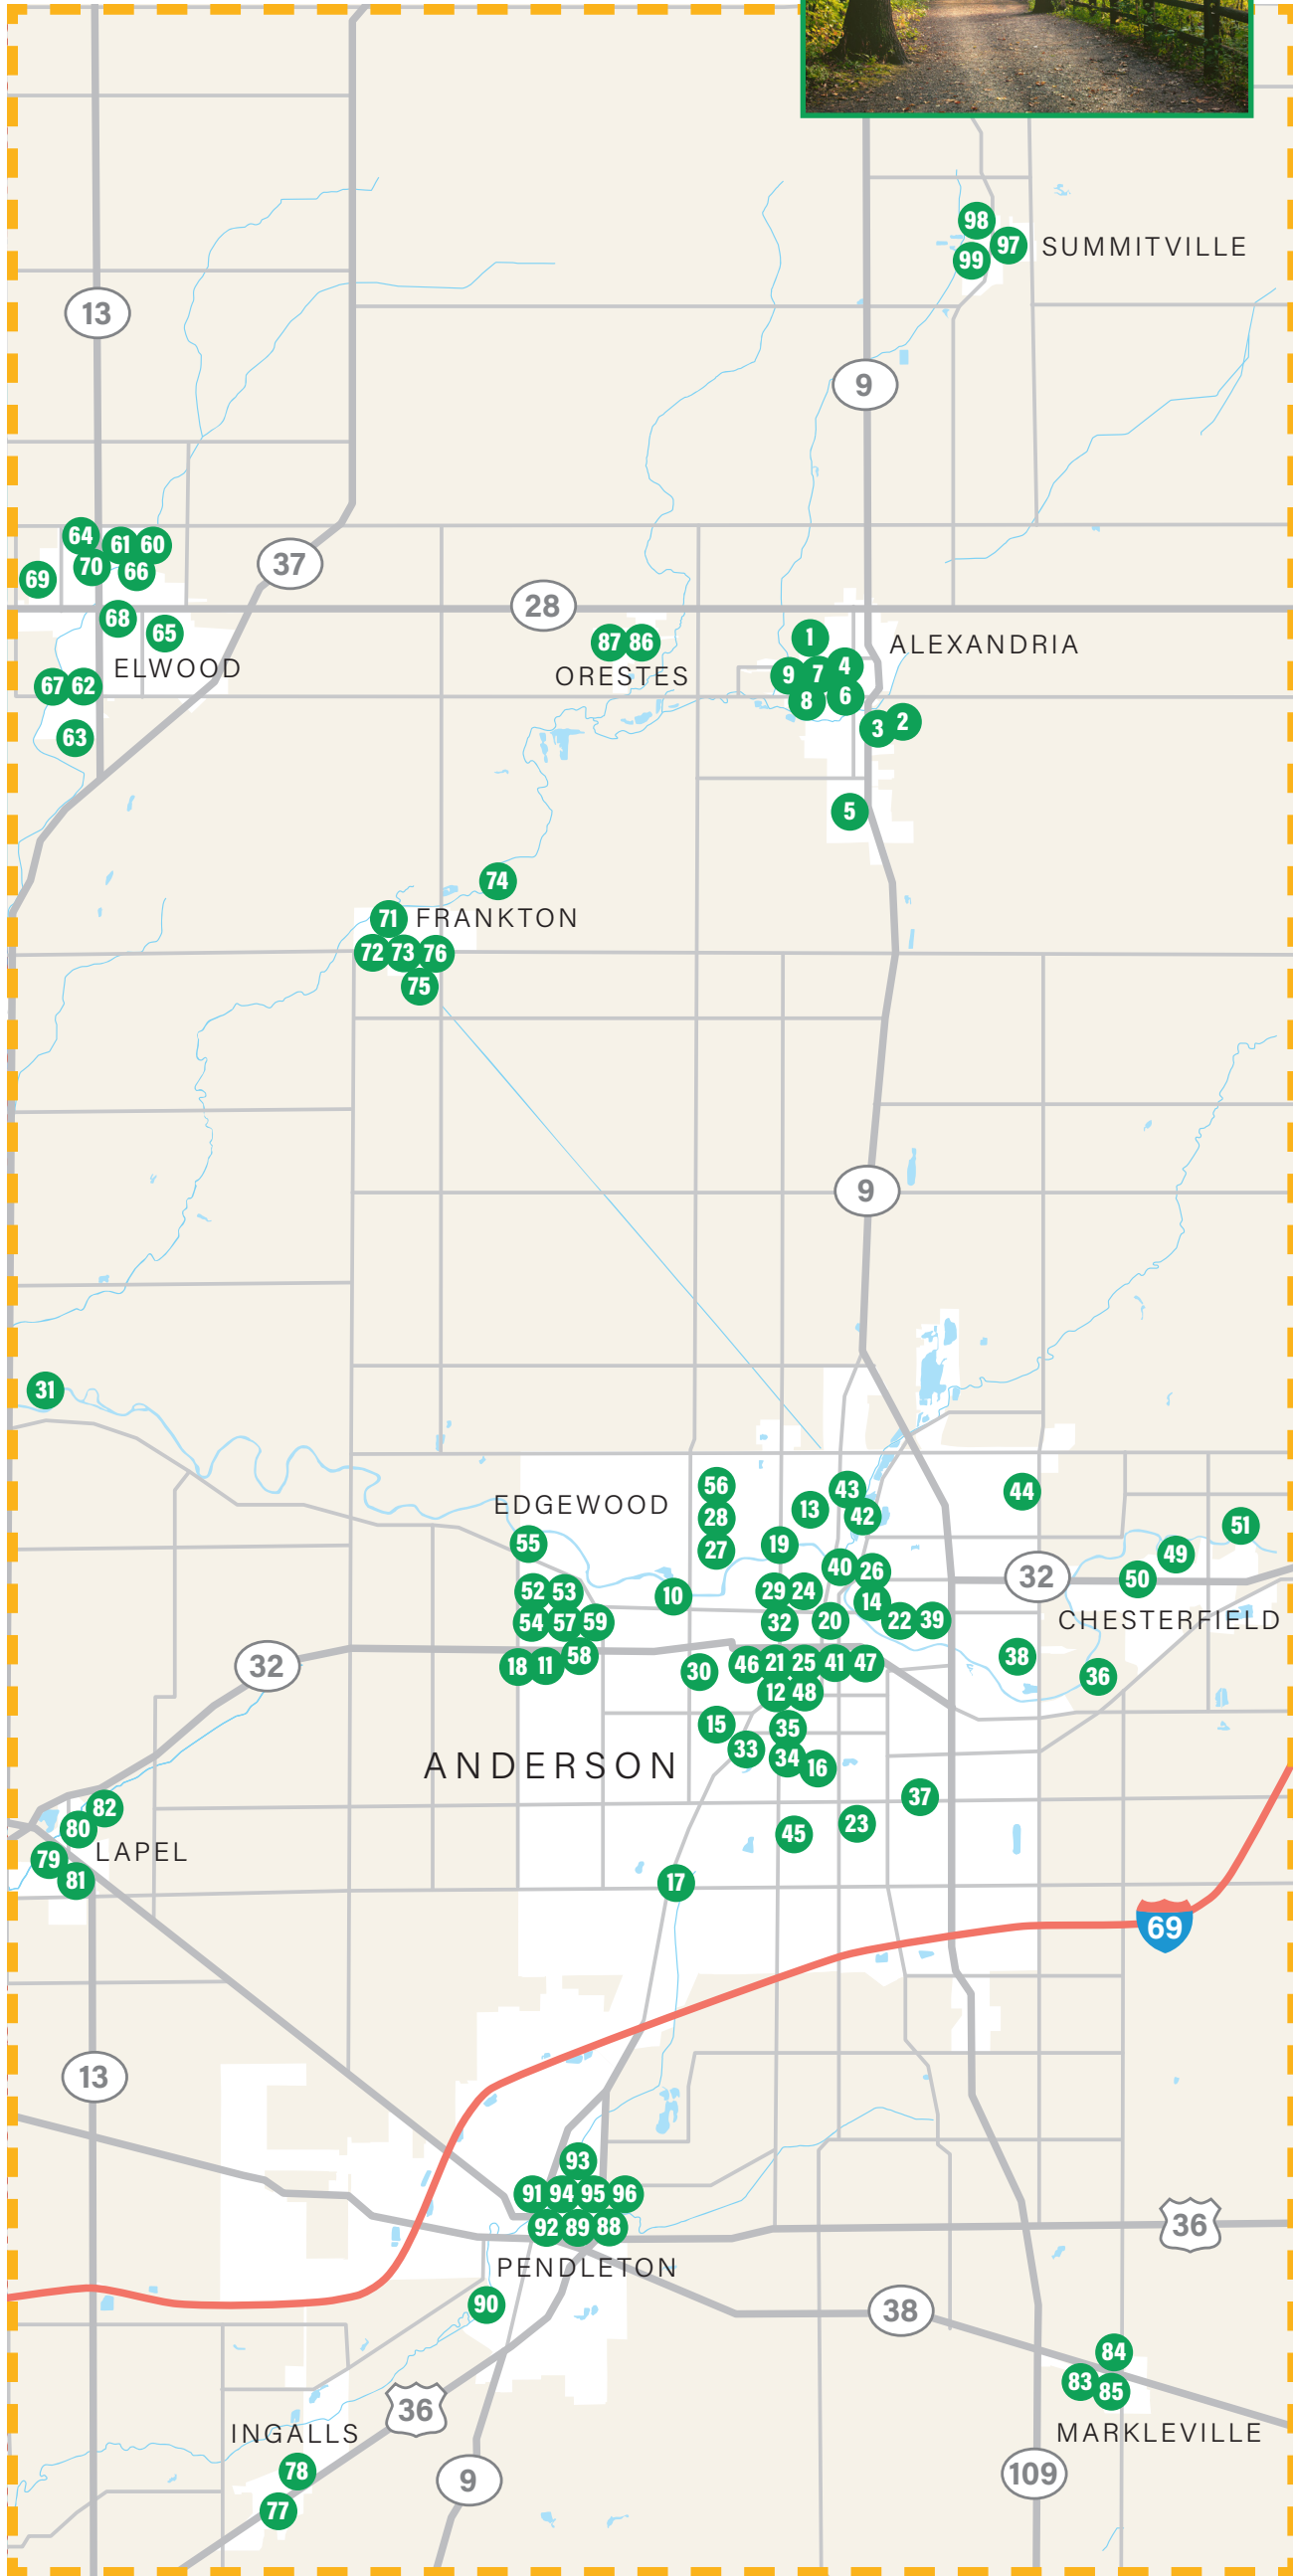

## ALEXANDRIA

- Alexandria Ball Fields  
600 W Tyler St
- Alexandria Swimming Pool  
400 E 4th Street
- Beulah Park  
503 S Park Ave
- Broadway Park  
399 N West St
- Golf Club of Alexandria  
19 Magnolia Dr
- Harrison Square Park  
129 N Harrison St
- Minnesota Park  
126 W Madison St
- Riverview Park  
798 River Ave
- Skateboard Park  
N Belmont Ave & W Jefferson St

## ANDERSON

- Allis Park  
2640 W 8th St
- Anderson Blitz Soccer Fields  
4507 Nichol Ave
- Anderson Community Park  
2303 S Madison Ave
- Anderson Country Club  
602 Northshore Blvd
- Athletic Park  
312 E 8th
- Belmont Park  
2011 W 29th St.
- Circle Park  
280 Ringwood Way
- Crawford Field  
1402 Pendleton Ave
- Davis Park  
4507 Nichol Ave
- Derby Downs & Madison Ave Park  
292 N Madison Derby
- Dickmann Town Center Park  
1 Town Center Plaza
- Dr. Martin Luther King, Jr. Park  
W. 22nd St. and Madison Ave.
- Edgewater Park  
901 E 10th St
- Erskine Park - Brooklyn Fields  
4522 Main St
- Funk Park  
329 W 8th St
- Geater Community Center and Park  
1611 Chase St
- Grand Ave Wetlands Park  
600 Grand Ave
- Grandview Golf Course  
1904 Northshore Ext
- Grandview Harmon Park  
415 Ravina Ave
- Horne Park  
537 W 7th St
- Jackson Park  
2430 W 22nd St
- Madison County Parks Trailhead  
9509 W 280 N
- Mays Park  
901 W 10th St
- Meadowbrook Golf Course  
3429 Madison Ave
- Meadowbrook Park  
3600 Madison Ave.
- Memorial Field  
810 W 29th St
- Mounds State Park  
4306 Mounds Rd
- Pulaski Park  
1615 E 38th St
- Rangeline Nature Preserve Park  
1200 S Rangeline Rd
- Riverwalk Ext East  
1300 Imel Dr
- Riverwalk Park  
300 Main St
- Sesquicentennial Park  
1401 Main St
- Shadyside Activities Center  
829 Alexandria Pike
- Shadyside Memorial Park  
1112 Broadway St
- Shepherd Park  
1103 N Rangeline Rd
- Southside Pool & Sports Complex  
4530 Madison Ave
- Streaty Park  
2000 Park Ave.
- Walnut Park  
1715 Walnut St
- Warren Miller Park  
2801 Fairview St